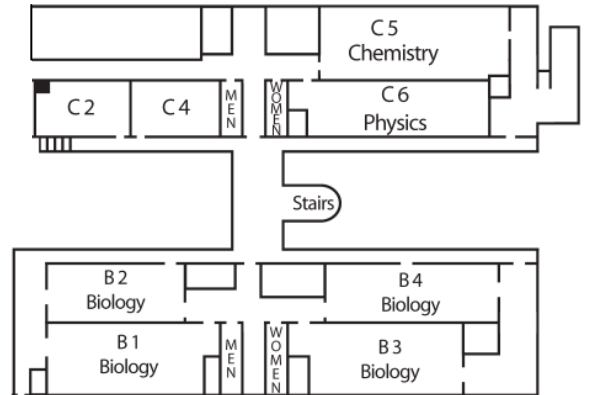

Bishop Alemany High School

Bishop Alemany High School
11111 North Alemany Drive
Mission Hills, CA 91345
(818) 365-3925
www.alemany.org

LOCKERS