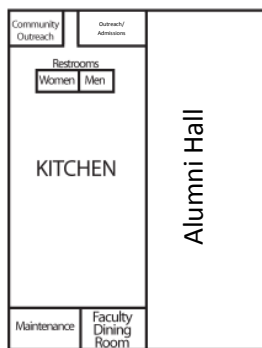

Bishop Alemany High School

Bishop Alemany High School
11111 North Alemany Drive
Mission Hills, CA 91345
(818) 365-3925
www.alemany.org

LOCKERS