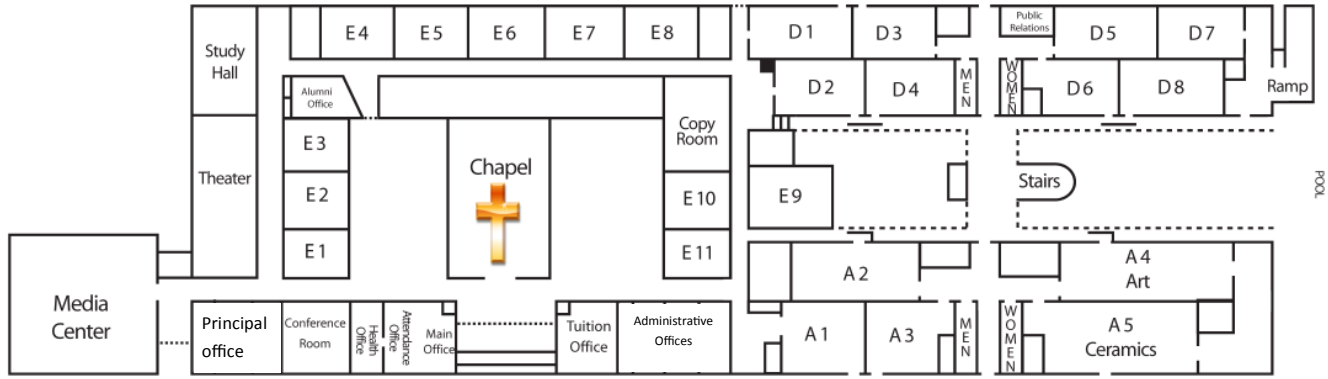

Bishop Alemany High School

Bishop Alemany High School
11111 North Alemany Drive
Mission Hills, CA 91345
(818) 365-3925
www.alemany.org

LOCKERS