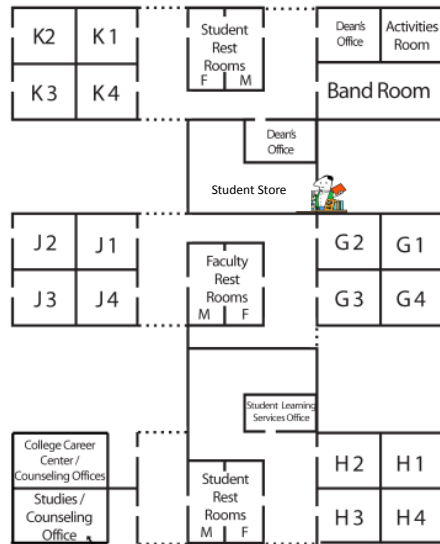

Bishop Alemany High School

Bishop Alemany High School
11111 North Alemany Drive
Mission Hills, CA 91345
(818) 365-3925
www.alemany.org

LOCKERS