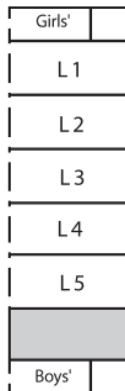

Bishop Alemany High School

Bishop Alemany High School
11111 North Alemany Drive
Mission Hills, CA 91345
(818) 365-3925
www.alemany.org

LOCKERS